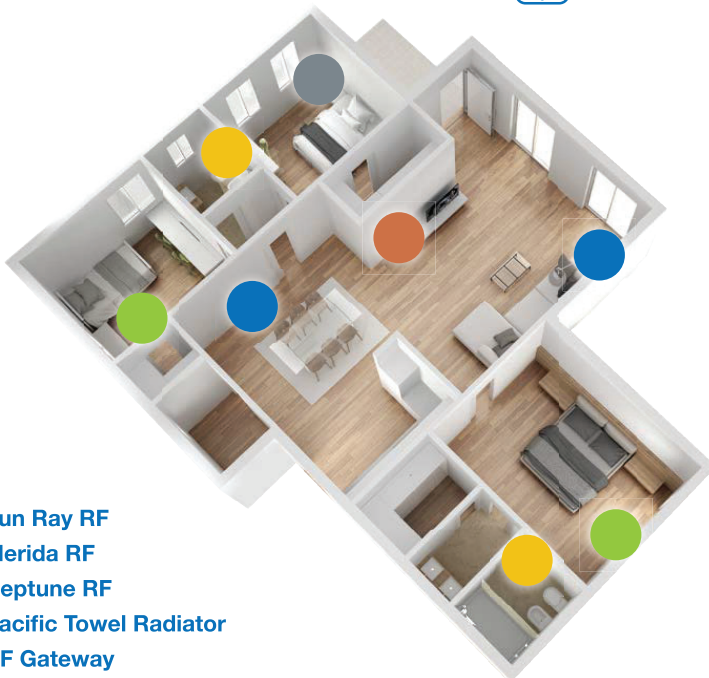

The Smart RF Family